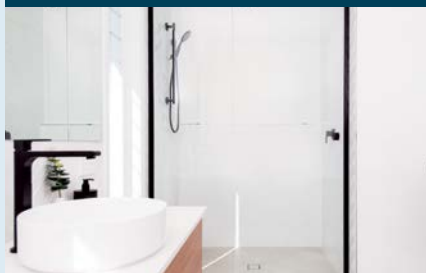

Ilve 60cm Undermount Rangehood in Stainless Steel.

PLUS!

- Overhead Cupboards
- Standard laminate cupboards
- Painted bulkheads to ceilings

1300 326 515 • HALLMARKHOMES.COM.AU

*Photography is for illustrative purposes only and may feature non-standard items that are not included in the Luma Luxury Upgrade Package. This promotion is available from 26 June 2020 for new Preliminary Services Agreements (PSA) entered into with Hallmark Homes. Hallmark Homes may change or terminate the promotion at any time without notice. The promotion is available on the Hallmark Homes Luma specification range of homes only. To qualify for the promotion the client must: a) Enter into a Building Contract with Hallmark Homes within 3 months of the PSA date. b) Pay the amount of \$1,999 for the offer above & beyond the advertised price of the chosen house design. c) Accept the terms & conditions of the promotion. The inclusions in the promotion are not transferable or redeemable for cash. No credits will be given for the deletion of any inclusion item. Products may be substituted by Hallmark Homes due to supplier changes or availability at any time. **The 1500mm ensuite double vanity is not available on Amity 143, Manly 186 and Manly 200 floorplans due to size limitations. The vanity will be upgraded to a wall hung vanity, sized to fit the space. QBCC 23846.

Luxury

UPGRADE PACKAGE \$1,999*

Bathroom & Ensuite

35MM BASIN MIXER

BATH SPOUT

SHOWER/BATH MIXER

760MM DOUBLE
TOWEL RAIL

SHOWER SHELF

TOILET ROLL HOLDER

SHOWER ON RAIL

PLUS!

- Classique Ascent wall hung vanity:
- Bathroom: 900mm vanity with single basin and two (2) doors
- Ensuite: 1500mm** vanity with double basin and three (3) doors
- 20mm Caesarstone® benchtop
- Katie inset basin
- Shower screen and mirror frames - in Black

Laundry

DROP IN BASIN

PLUS!

- 1500mm bench unit
- 20mm Caesarstone® benchtop
- Standard laminate cabinetry